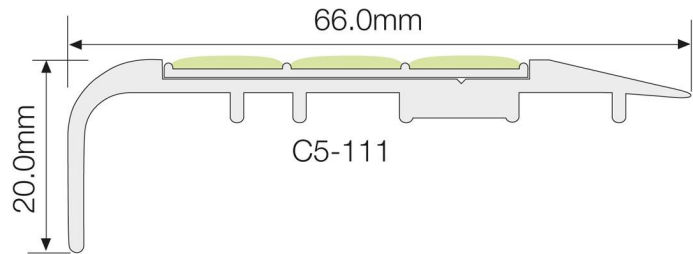

C5-111 Carpet Nosing

C5-111 Carpet Nosing

The C5-111 Carpet Nosing is designed to create a highly visible step edge to reduce slips and falls and enhance speed in all egress situations whether light, dark or dimly lit.

The 37.3mm photoluminescent insert of hard wearing slip resistant silicon carbide is visible for many hours after the lights go out, having been charged by sunlight or artificial light.

The aluminium step nosing is fitted onto the edge of carpeted steps to create an aesthetically pleasing edge.