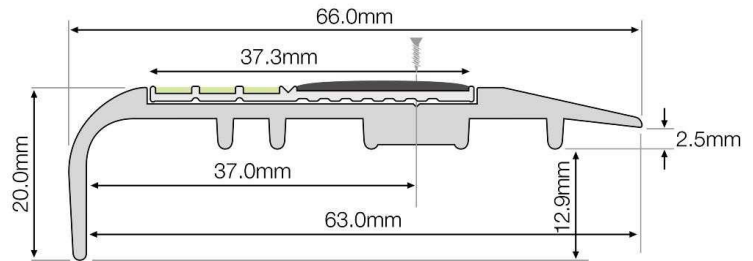

C5-171 Carpet Nosing

C5-171 Carpet Nosing

The C5-171 Carpet Nosing is designed to clearly define the carpeted step edge and reduce slips and falls in all egress situations.

The 16mm photoluminescent strip is visible for many hours after the lights go out, having been charged by sunlight or artificial light.

The C5-171 Carpet Nosing also has a 21.3mm insert of hard wearing slip resistant silicon carbide.

The aluminium step nosing is fitted onto the edge of carpeted steps to create an aesthetically pleasing edge.