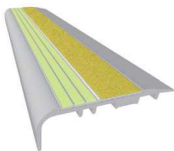

C5-171 Carpet Nosing

C5-171 Carpet Nosing

The C5-171 Carpet Nosing is designed to clearly define the carpeted step edge and reduce slips and falls in all egress situations.

The 16mm photoluminescent strip is visible for many hours after the lights go out, having been charged by sunlight or artificial light.

The C5-171 Carpet Nosing also has a 21.3mm insert of hard wearing slip resistant silicon carbide.

The aluminium step nosing is fitted onto the edge of carpeted steps to create an aesthetically pleasing edge.

C5-151
Yellow slip resistant silicon carbide

C5-161
Grey slip resistant silicon carbide