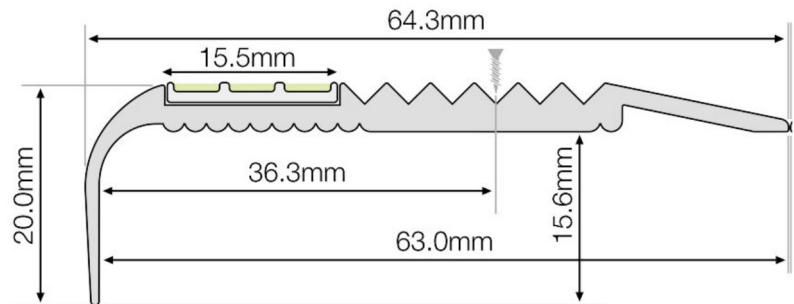

# F5-101 Flat Nosing

## F5-101 Step Nosing

The F5-101 is an aluminium stair nosing for fitting to the edge of steps to reduce slips and falls and enhance speed of movement in all weather conditions.

The lower riser than the F4-171 and the 5mm radius curved edge meets particular international code requirements.

The 15.5mm photoluminescent strip is visible for many hours after the lights go out, having been charged from sunlight or artificial light.

The aluminium ridges provide all weather protection from slips and falls. The F5-101 can also be fitted over steps with an industrial or commercial type carpet (with no underlay) and up to 6mm thick.